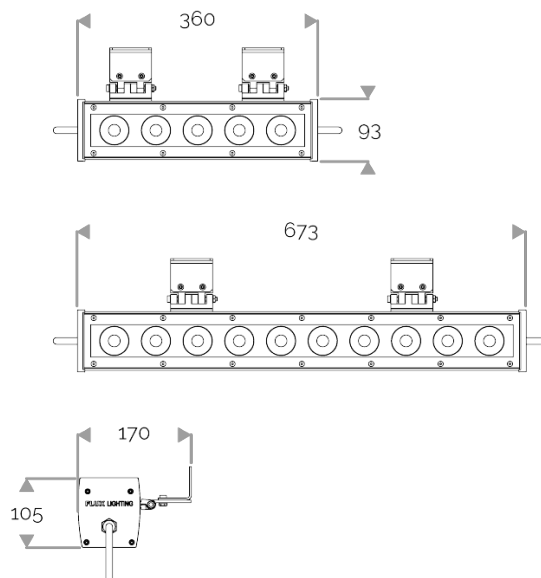

X-LINE QUATTRO - Custom colours

823-0550 X-LINE QUATTRO 10 230V DMX RGB-4000K 40x10° L673mm 58W IP66

X-LINE QUATTRO - Custom colours

823-0550 X-LINE QUATTRO 10 230V DMX RGB-4000K 40x10° L673mm 58W IP66

APPLICATION

ELECTRICAL FEATURES

CONNECT SYSTEM for reliable and fast installation. Integrated DMX power supply. Built-in 10 kV/5 kA surge protection.

MECHANICAL FEATURES

IP66, IK06. Anodized aluminium profile. Clear PMMA. Silicone gasket. Delta Seal® treated stainless steel fasteners.

Weights: 360mm : 3,8 kg. 673mm : 7 kg.

WARRANTY

5-year warranty: on LED module and driver (see the FLUX conditions).

Lifetime: 60 000 hours L80 B10

LUMEN DATA

Lumen nominal total neutral white 4000K (lm)	1647
Lumen nominal total red (lm)	628
Lumen nominal total green (lm)	1191
Lumen nominal total royal blue (mW)	7114
lm/W LED neutral white 4000K	109,1
lm/W LED red	56,6
lm/W LED green	75,9
mW/W LED royal blue	465
Qty LED	10
Ta max.	30°C
Tj (at 25°C)	85°C

INRUSH CURRENT

Inrush Current (A)	70
Inrush Current Time (µs)	435

POWER

Product Led Power (W)	57,2
Product Power (W)	68,4