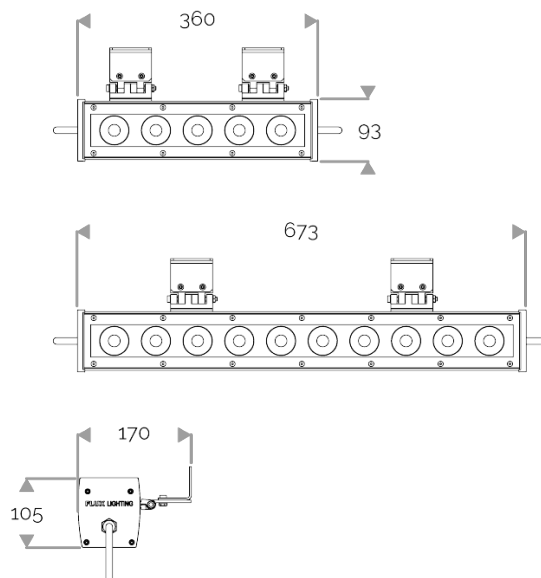

X-LINE QUATTRO - Custom colours

823-0550-WL X-LINE QUATTRO 10 230V WIRELESS DMX RGB-4000K 40x10° L673mm 58W IP66

X-LINE QUATTRO - Custom colours

823-0550-WL X-LINE QUATTRO 10 230V WIRELESS DMX RGB-4000K 40x10° L673mm 58W IP66

CRI70. 230V luminaire for outdoor lighting with 20 or 40 LED: : RGBW or customised choice of 2 to 4 colours.

ELECTRICAL FEATURES

CONNECT SYSTEM for reliable and fast installation. Integrated DMX power supply. Built-in 10 kV/5 kA surge protection.

MECHANICAL FEATURES

IP66, IK06. Anodized aluminium profile. Clear PMMA. Silicone gasket. Delta Seal® treated stainless steel fasteners.

Weights: 360mm : 3,8 kg. 673mm : 7 kg.

Lifetime: 60 000 hours L80 B10

INRUSH CURRENT

Inrush Current (A)	70
Inrush Current Time (µs)	435

POWER

Product Led Power (W)	57,2
Product Power (W)	68,4