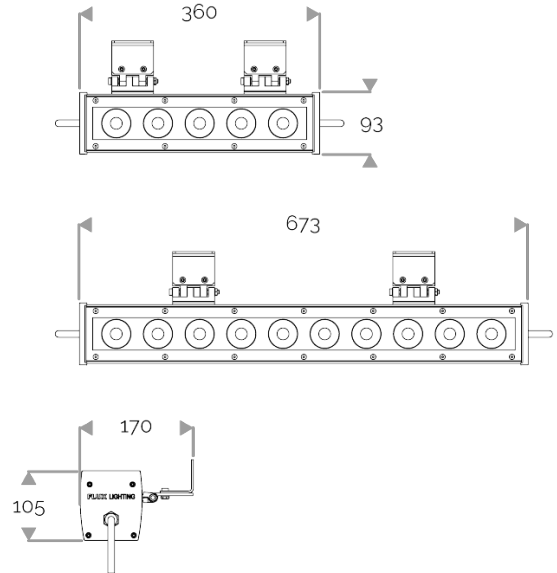

X-LINE QUATTRO - Custom colours

823-0565 X-LINE QUATTRO 10 230V DMX WHITE MIX 2x5° L673mm 58W IP66

X-LINE QUATTRO - Custom colours

823-0565 X-LINE QUATTRO 10 230V DMX WHITE MIX 2x5° L673mm 58W IP66

APPLICATION

ELECTRICAL FEATURES

CONNECT SYSTEM for reliable and fast installation. Integrated DMX power supply. Built-in 10 kV/5 kA surge protection.

MECHANICAL FEATURES

IP66, IK06. Anodized aluminium profile. Clear PMMA. Silicone gasket. Delta Seal® treated stainless steel fasteners.

Weights: 360mm : 3,8 kg. 673mm : 7 kg.

WARRANTY

5-year warranty: on LED module and driver (see the FLUX conditions).

Lifetime: 60 000 hours L80 B10

LUMEN DATA

Lumen nominal total (lm)	6184
Lumen nominal total warm white 2700K (lm)	1445
Lumen nominal total warm white 3000K (lm)	1445
Lumen nominal total neutral white 4000K (lm)	1647
Lumen nominal total cold white 6500K (lm)	1647
lm/W LED total	102,4
lm/W LED warm white 2700K	95,7
lm/W LED warm white 3000K	95,7
lm/W LED neutral white 4000K	109,1
lm/W LED cold white 6500K	109,1
Qty LED	10
Ta max.	30°C
Tj (at 25°C)	85°C

INRUSH CURRENT

Inrush Current (A)	70
Inrush Current Time (µs)	435

POWER

Product Led Power (W)	60,4
Product Power (W)	72,2