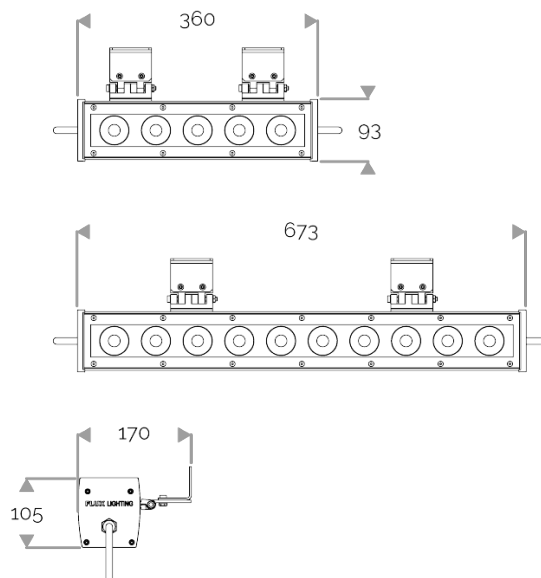

X-LINE QUATTRO - Custom colours

823-0565-WL X-LINE QUATTRO 10 230V WIRELESS DMX WHITE MIX 2x5° L673mm 58W IP66

X-LINE QUATTRO - Custom colours

823-0565-WL X-LINE QUATTRO 10 230V WIRELESS DMX WHITE MIX 2x5° L673mm 58W IP66

CRI70. 230V luminaire for outdoor lighting with 20 or 40 LED: : RGBW or customised choice of 2 to 4 colours.

ELECTRICAL FEATURES

CONNECT SYSTEM for reliable and fast installation. Integrated DMX power supply. Built-in 10 kV/5 kA surge protection.

MECHANICAL FEATURES

IP66, IK06. Anodized aluminium profile. Clear PMMA. Silicone gasket. Delta Seal® treated stainless steel fasteners.

Weights: 360mm : 3,8 kg. 673mm : 7 kg.

Lifetime: 60 000 hours L80 B10

INRUSH CURRENT

Inrush Current (A)	70
Inrush Current Time (µs)	435

POWER

Product Led Power (W)	60,4
Product Power (W)	72,2