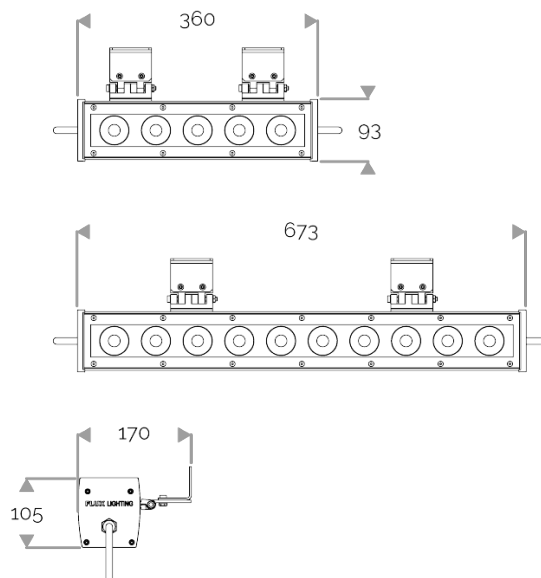

X-LINE QUATTRO - Custom colours

823-0570-WL X-LINE QUATTRO 10 230V WIRELESS DMX WHITE MIX 2x11° L673mm 58W IP66

X-LINE QUATTRO - Custom colours

823-0570-WL X-LINE QUATTRO 10 230V WIRELESS DMX WHITE MIX 2x11° L673mm 58W IP66

CRI70. 230V luminaire for outdoor lighting with 20 or 40 LED: : RGBW or customised choice of 2 to 4 colours.

ELECTRICAL FEATURES

CONNECT SYSTEM for reliable and fast installation. Integrated DMX power supply. Built-in 10 kV/5 kA surge protection.

MECHANICAL FEATURES

IP66, IK06. Anodized aluminium profile. Clear PMMA. Silicone gasket. Delta Seal® treated stainless steel fasteners.

Weights: 360mm : 3,8 kg. 673mm : 7 kg.

WARRANTY

5-year warranty: on LED module and driver (see the FLUX conditions).

INRUSH CURRENT

| | |
|--------------------------|-----|
| Inrush Current (A) | 70 |
| Inrush Current Time (µs) | 435 |

POWER

| | |
|-----------------------|------|
| Product Led Power (W) | 60,4 |
| Product Power (W) | 72,2 |