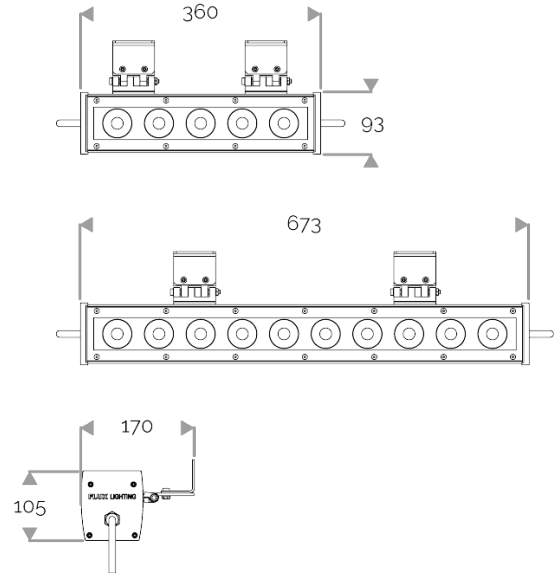

X-LINE QUATTRO - Custom colours

823-0575 X-LINE QUATTRO 10 230V DMX WHITE MIX 2x17° L673mm 58W IP66

X-LINE QUATTRO - Custom colours

823-0575 X-LINE QUATTRO 10 230V DMX WHITE MIX 2x17° L673mm 58W IP66

APPLICATION

ELECTRICAL FEATURES

CONNECT SYSTEM for reliable and fast installation. Integrated DMX power supply. Built-in 10 kV/5 kA surge protection.

MECHANICAL FEATURES

IP66, IK06. Anodized aluminium profile. Clear PMMA. Silicone gasket. Delta Seal® treated stainless steel fasteners.

Weights: 360mm : 3,8 kg. 673mm : 7 kg.

WARRANTY

5-year warranty: on LED module and driver (see the FLUX conditions).

Lifetime: 60 000 hours L80 B10

LUMEN DATA

Lumen nominal total (lm)	6184
Lumen nominal total warm white 2700K (lm)	1445
Lumen nominal total warm white 3000K (lm)	1445
Lumen nominal total neutral white 4000K (lm)	1647
Lumen nominal total cold white 6500K (lm)	1647
lm/W LED total	102,4
lm/W LED warm white 2700K	95,7
lm/W LED warm white 3000K	95,7
lm/W LED neutral white 4000K	109,1
lm/W LED cold white 6500K	109,1
Qty LED	10
Ta max.	30°C
Tj (at 25°C)	85°C

INRUSH CURRENT

Inrush Current (A)	70
Inrush Current Time (µs)	435

POWER

Product Led Power (W)	60,4
Product Power (W)	72,2