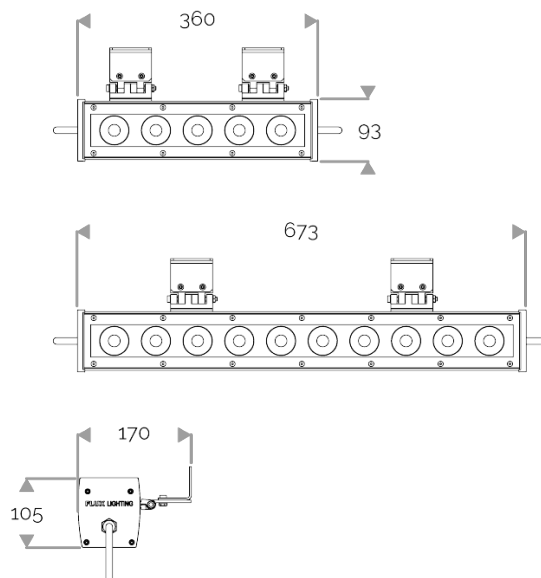

X-LINE QUATTRO - Custom colours

823-0575-WL X-LINE QUATTRO 10 230V WIRELESS DMX WHITE MIX 2x17° L673mm 58W IP66

X-LINE QUATTRO - Custom colours

823-0575-WL X-LINE QUATTRO 10 230V WIRELESS DMX WHITE MIX 2x17° L673mm 58W IP66

CRI70. 230V luminaire for outdoor lighting with 20 or 40 LED: : RGBW or customised choice of 2 to 4 colours.

ELECTRICAL FEATURES

CONNECT SYSTEM for reliable and fast installation. Integrated DMX power supply. Built-in 10 kV/5 kA surge protection.

MECHANICAL FEATURES

IP66, IK06. Anodized aluminium profile. Clear PMMA. Silicone gasket. Delta Seal® treated stainless steel fasteners.

Weights: 360mm : 3,8 kg. 673mm : 7 kg.

WARRANTY

5-year warranty: on LED module and driver (see the FLUX conditions).

INRUSH CURRENT

Inrush Current (A)	70
Inrush Current Time (µs)	435

POWER

Product Led Power (W)	60,4
Product Power (W)	72,2