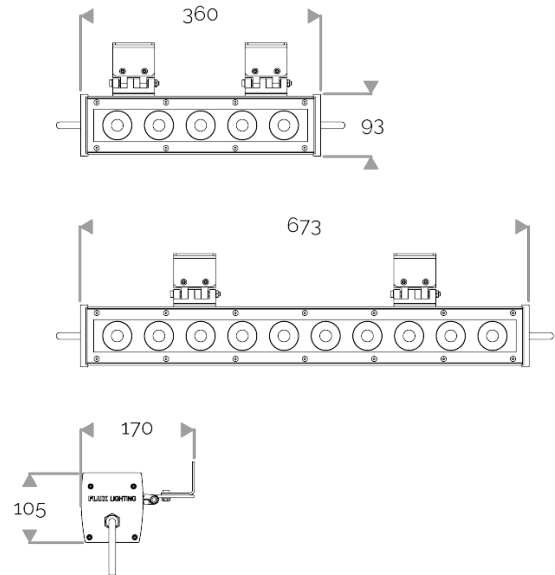

**X-LINE QUATTRO - Custom colours**

823-0580 X-LINE QUATTRO 10 230V DMX WHITE MIX 40x10° L673mm 58W IP66

## X-LINE QUATTRO - Custom colours

823-0580 X-LINE QUATTRO 10 230V DMX WHITE MIX 40x10° L673mm 58W IP66

### MECHANICAL FEATURES

IP66, IK06. Anodized aluminium profile. Clear PMMA. Silicone gasket. Delta Seal® treated stainless steel fasteners.

Weights: 360mm : 3,8 kg. 673mm : 7 kg.

### POWER

Product Led Power (W)	60,4
Product Power (W)	72,2