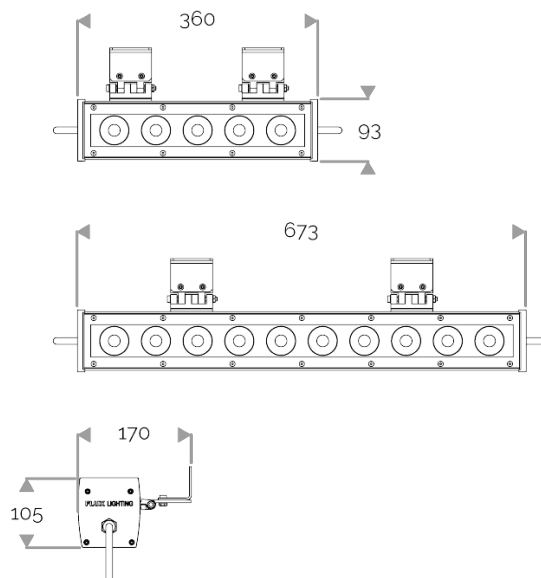

X-LINE QUATTRO - Custom colours

823-0580-WL X-LINE QUATTRO 10 230V WIRELESS DMX WHITE MIX 40x10° L673mm 58W IP66

X-LINE QUATTRO - Custom colours

823-0580-WL X-LINE QUATTRO 10 230V WIRELESS DMX WHITE MIX 40x10° L673mm 58W IP66

CRI70. 230V luminaire for outdoor lighting with 20 or 40 LED: : RGBW or customised choice of 2 to 4 colours.

ELECTRICAL FEATURES

CONNECT SYSTEM for reliable and fast installation. Integrated DMX power supply. Built-in 10 kV/5 kA surge protection.

MECHANICAL FEATURES

IP66, IK06. Anodized aluminium profile. Clear PMMA. Silicone gasket. Delta Seal® treated stainless steel fasteners.

Weights: 360mm : 3,8 kg. 673mm : 7 kg.

Lifetime: 60 000 hours L80 B10

INRUSH CURRENT

Inrush Current (A)	70
Inrush Current Time (µs)	435

POWER

Product Led Power (W)	60,4
Product Power (W)	72,2