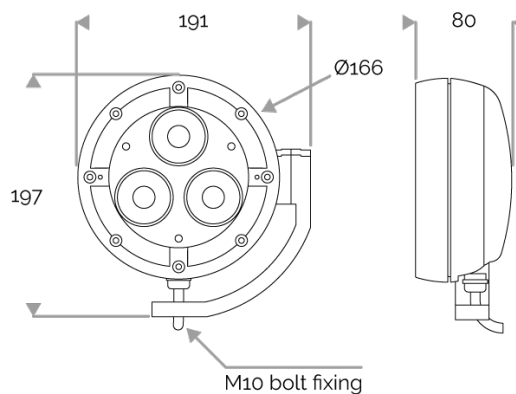

POWERFLOOD 3 - Monochrome - 14W - 1896 lm

829-0165 POWERFLOOD 3 24V fixed 3000K 2x3,7° Ø166mm 14W IP66