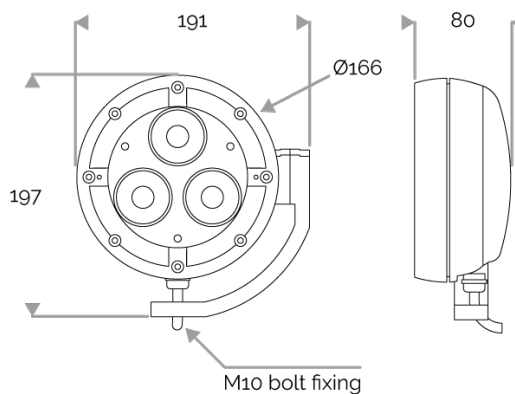

POWERFLOOD 3 - Monochrome - 14W - 1896 lm
829-0575 POWERFLOOD 3 24V fixed 6500K 2x17° Ø166mm 14W IP66