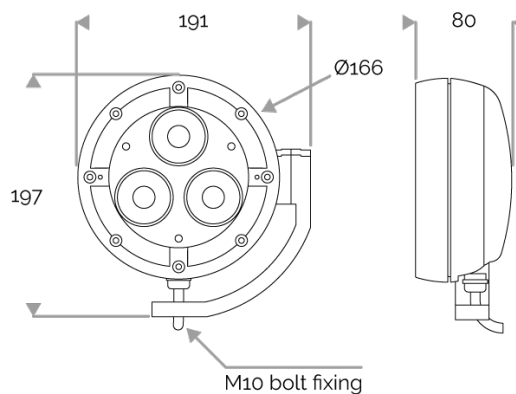

POWERFLOOD 3 - Monochrome - 14W - 1896 lm

829-0700 POWERFLOOD 3 24V CONTROL 3000K 2x3,7° Ø166mm 14W IP66

POWERFLOOD 3 - Monochrome - 14W - 1896 lm
829-0700 POWERFLOOD 3 24V CONTROL 3000K 2x3,7° Ø166mm 14W IP66

Luminaires are wired in parallel using a separate 24V DC power supply + 10 kA/5 kA surge protector. Luminaire comes in a fixed or dimmable version. Control and cable length to be specified when ordering.

IP66, IK08. Cast aluminium, sandblasted RAL paint to be specified when ordering.
Extra-white tempered glass. Captive stainless steel fasteners with Delta Seal®. Glare shield comes in raw aluminium with the RAL colour to be specified. Wind pressure = 0,04m². Weight: 2,3 kg.

POWER

Product Led Power (W)	13,9
-----------------------	------