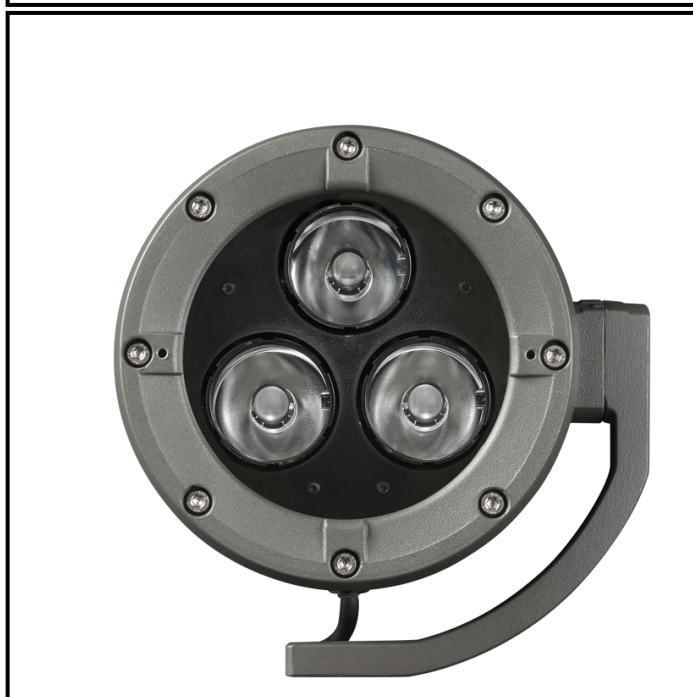

POWERFLOOD 3 - Monochrome - 14W - 1896 lm

829-0715 POWERFLOOD 3 24V CONTROL 3000K 2x17° Ø166mm 14W IP66

POWERFLOOD 3 - Monochrome - 14W - 1896 lm

829-0715 POWERFLOOD 3 24V CONTROL 3000K 2x17° Ø166mm 14W IP66

APPLICATION

Monochrome LED projector for outdoor lighting.
For use in urban lighting, squares, car parks, architectural accentuation etc...

LIGHTING FEATURES

CRI70. 3 LEDs. Monochrome.

ELECTRICAL FEATURES

Luminaires are wired in parallel using a separate 24V DC power supply + 10 kA/5 kA surge protector. Luminaire comes in a fixed or dimmable version. Control and cable length to be specified when ordering.

IP66, IK08. Cast aluminium, sandblasted RAL paint to be specified when ordering.
Extra-white tempered glass. Captive stainless steel fasteners with Delta Seal®. Glare shield comes in raw aluminium with the RAL colour to be specified. Wind pressure = 0,04m². Weight: 2,3 kg.