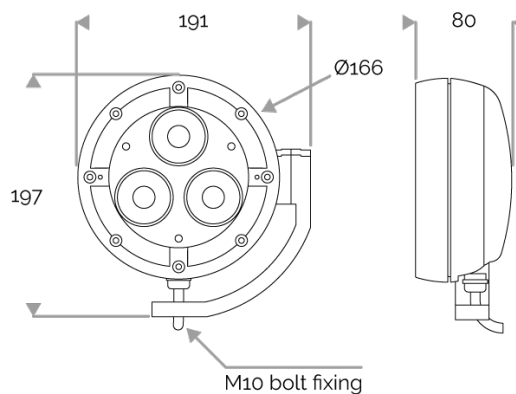

POWERFLOOD 3 - Monochrome - 14W - 1896 lm

829-1050 POWERFLOOD 3 24V fixed royal blue 2x11° Ø166mm 7W IP66