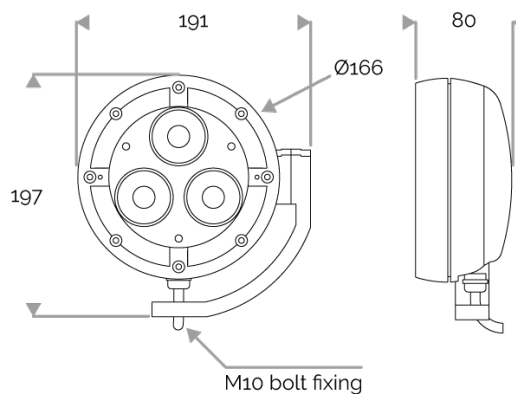

POWERFLOOD 3 - Monochrome - 14W - 1896 lm

829-1360 POWERFLOOD 3 24V DALI 3000K 2x3,7° Ø166mm 14W IP66