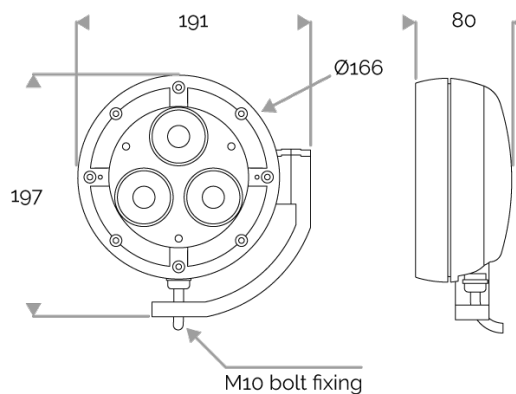

POWERFLOOD 3 - Monochrome - 14W - 1896 lm
829-1365 POWERFLOOD 3 24V DALI 3000K 2x5° Ø166mm 14W IP66