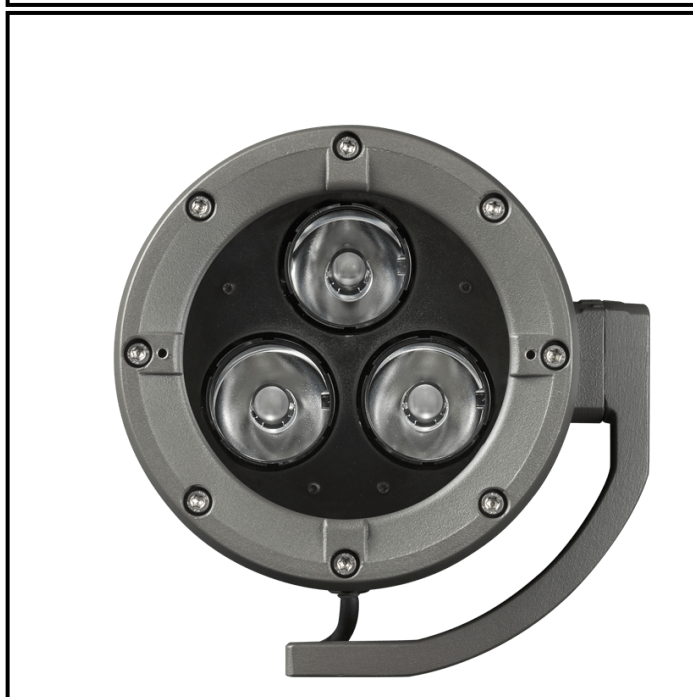

POWERFLOOD 3 - Monochrome - 14W - 1896 lm
829-1370 POWERFLOOD 3 24V DALI 3000K 2x11° Ø166mm 14W IP66

POWERFLOOD 3 - Monochrome - 14W - 1896 lm
829-1370 POWERFLOOD 3 24V DALI 3000K 2x11° Ø166mm 14W IP66

APPLICATION

Monochrome LED projector for outdoor lighting.
For use in urban lighting, squares, car parks, architectural accentuation etc...

LIGHTING FEATURES

CRI170. 3 LEDs. Monochrome.

ELECTRICAL FEATURES

Luminaires are wired in parallel using a separate 24V DC power supply + 10 kA/5 kA surge protector. Luminaire comes in a fixed or dimmable version. Control and cable length to be specified when ordering.

IP66, IK08. Cast aluminium, sandblasted RAL paint to be specified when ordering.
Extra-white tempered glass. Captive stainless steel fasteners with Delta Seal®. Glare shield comes in raw aluminium with the RAL colour to be specified. Wind pressure = 0,04m². Weight: 2,3 kg.