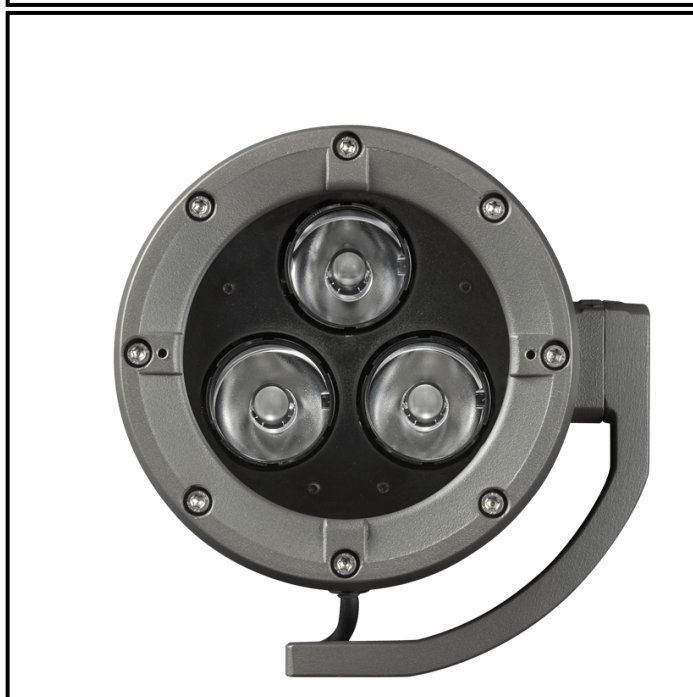

POWERFLOOD 3 - Monochrome - 14W - 1896 lm

829-1380 POWERFLOOD 3 24V DALI 4000K 2x3,7° Ø166mm 14W IP66

POWERFLOOD 3 - Monochrome - 14W - 1896 lm
829-1380 POWERFLOOD 3 24V DALI 4000K 2x3,7° Ø166mm 14W IP66

APPLICATION

Monochrome LED projector for outdoor lighting.
For use in urban lighting, squares, car parks, architectural accentuation etc...

LIGHTING FEATURES

CRI170. 3 LEDs. Monochrome.

ELECTRICAL FEATURES

Luminaires are wired in parallel using a separate 24V DC power supply + 10 kA/5 kA surge protector. Luminaire comes in a fixed or dimmable version. Control and cable length to be specified when ordering.

IP66, IK08. Cast aluminium, sandblasted RAL paint to be specified when ordering.
Extra-white tempered glass. Captive stainless steel fasteners with Delta Seal®. Glare shield comes in raw aluminium with the RAL colour to be specified. Wind pressure = 0,04m². Weight: 2,3 kg.