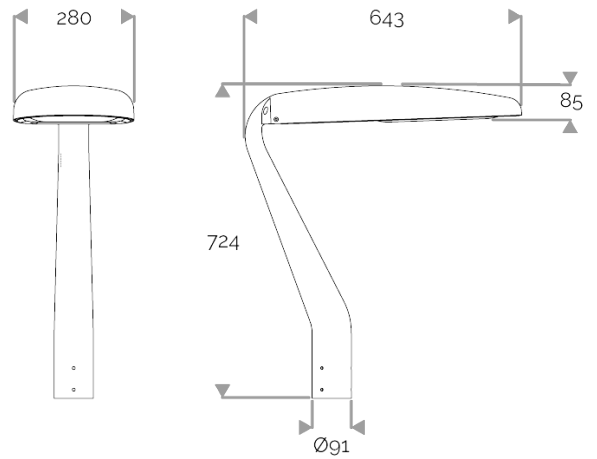

EVO DECO – Square bracket Ø76-60
841-0070 EVO LED lantern 3000K 6000lm 35W IP66 CLI

Spigot: Ø76 H80mm / Ø60 H160mm

EVO DECO – Square bracket Ø76-60

841-0070 EVO LED lantern 3000K 6000lm 35W IP66 CLI

APPLICATION

841-9030: STREET proprietary photometry (Spacing up to 5.5 times the height of the light source / lighting to the front up to 1.6 times the height of the light source).

841-9040: ASYMMETRIC FORWARD THROW photometry (Spacing up to 2.5 times the height of the light source / lighting to the front up to 3 times the height of the light source).