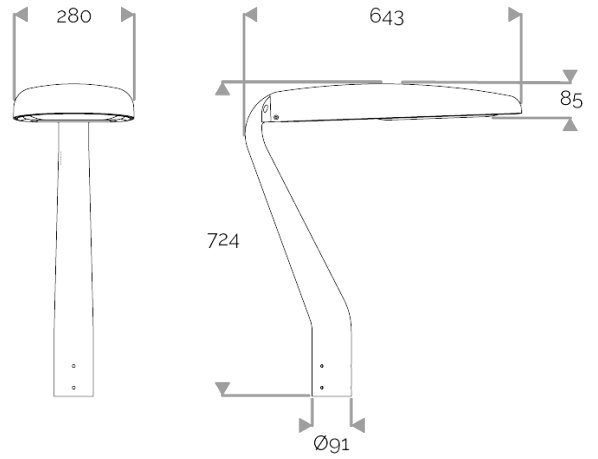

EVO DECO – Square bracket Ø76-60
841-0090 EVO LED lantern 3000K 10000lm 67W IP66 CLI

Spigot: Ø76 H80mm / Ø60 H160mm

EVO DECO – Square bracket Ø76-60

841-0090 EVO LED lantern 3000K 10000lm 67W IP66 CLI

APPLICATION

841-9030: STREET proprietary photometry (Spacing up to 5.5 times the height of the light source / lighting to the front up to 1.6 times the height of the light source).

841-9040: ASYMMETRIC FORWARD THROW photometry (Spacing up to 2.5 times the height of the light source / lighting to the front up to 3 times the height of the light source).