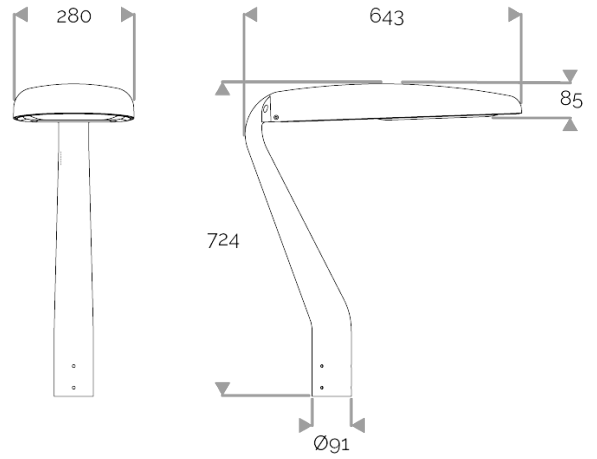

EVO DECO – Square bracket Ø76-60
841-0320 EVO LED lantern 3000K 6000lm 35W IP66 CLII

Spigot: Ø76 H80mm / Ø60 H160mm

EVO DECO – Square bracket Ø76-60

841-0320 EVO LED lantern 3000K 6000lm 35W IP66 CLII

APPLICATION

841-9030: STREET proprietary photometry (Spacing up to 5.5 times the height of the light source / lighting to the front up to 1.6 times the height of the light source).

841-9040: ASYMMETRIC FORWARD THROW photometry (Spacing up to 2.5 times the height of the light source / lighting to the front up to 3 times the height of the light source).