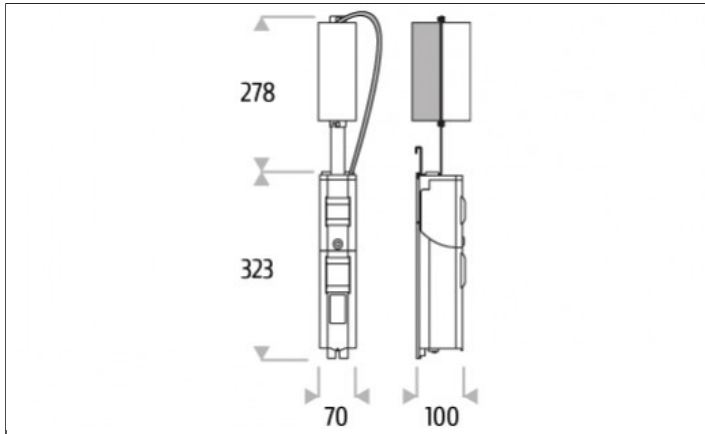

FICHE TECHNIQUE

302-0250 2CC/surge protection 10kV double power LED 85W 1,4A fixed

FLUX
LIGHTING

12-12-18

☉ RoHS

Photo et schéma produit :

ELECTRICAL CLASS

Class I.

OUTPUT CURRENT

1,4A.

OUTPUT POWER MAX.

85W.

PROTECTIONS

Cutout, protection box IP44.

INNER DIAMETER OF THE POLE

110mm.