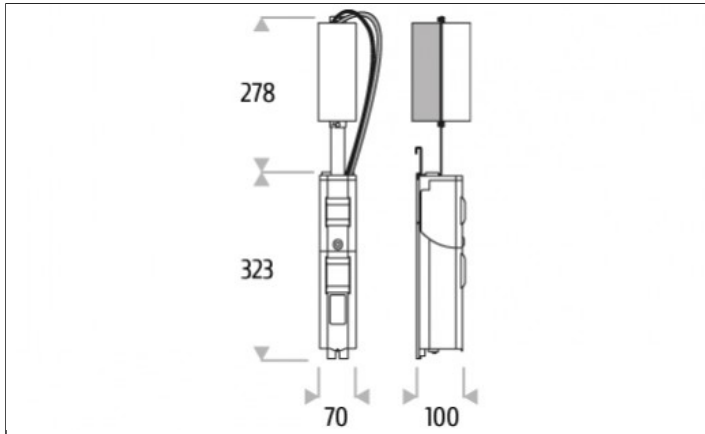

FICHE TECHNIQUE

302-0255 2CC/surge protection 10kV double power LED 85W 1,4A 1-10V

FLUX
LIGHTING

12-12-18

CE RoHS

Photo et schéma produit :

ELECTRICAL CLASS

Class I.

OUTPUT CURRENT

1,4A.

OUTPUT POWER MAX.

85W.

PROTECTIONS

Cutout, protection box IP44.

INNER DIAMETER OF THE POLE

110mm.